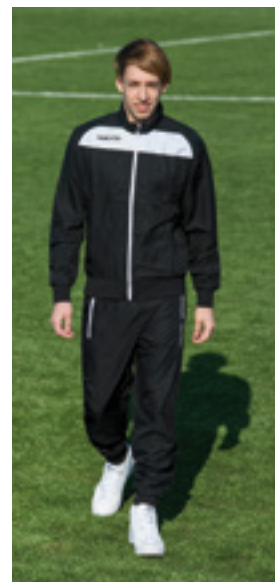

COLOURS

NILE 1/4 ZIP TOP
IGUAZU PANT

NILE 1/4 ZIP TOP
KASAI PANT

CAMALUS FULL ZIP POLY TOP
HORUS POLY PANT

CAMALUS FULL ZIP POLY TOP
NIAGARA PANT

LASA FULL ZIP MICRO TOP
IBIS MICRO PANT

CLIO POLO

HANOI MESH LINED WINDBREAKER
KAMA BERMUDA