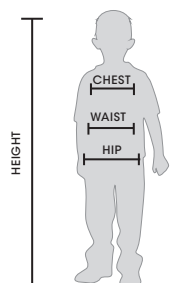

SIZES

JUNIOR UP TO 13 YEARS

	BOY/UNISEX			
	HEIGHT	CHEST	WAIST	HIP
	cm	cm	cm	cm
4XS	110-119	60-64	56-59	66-70
3XS	120-132	64-72	59-64	70-76
XXS	133-145	72-80	64-69	76-82
XS	146-158	80-88	69-74	82-88
S	159-171	88-96	74-79	88-94