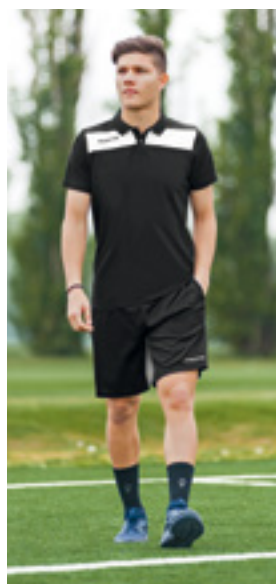

COLOURS

CLIO POLO

01 28

BIANCO/ANTRACITE
WHITE/ANTHRACITE

02 01

ROSSO/BIANCO
RED/WHITE

03 01

BLU ROYAL/BIANCO
ROYAL BLUE/WHITE

04 01

VERDE/BIANCO
GREEN/WHITE

07 01

NAVY/BIANCO
NAVY/WHITE

09 01

NERO/BIANCO
BLACK/WHITE

13 01

ARANCIO/BIANCO
ORANGE/WHITE

14 01

GRANATA/BIANCO
CARDINAL/WHITE