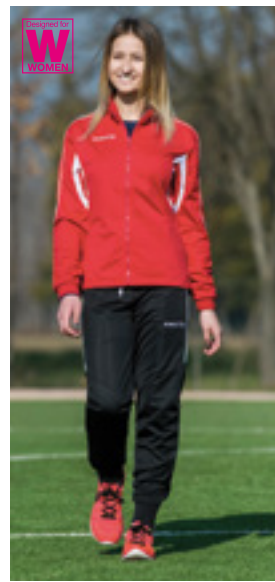

SIBILLA FULL ZIP TOP
SIBILLA PANT

SIBILLA FULL ZIP TOP
TRIUMPH PANT

KOBE FLEECE LINED JACKET

ELIM
PADDED JACKET

TOTAL LOOK **CAPITANO**

- 93 AMBITION TRAINING TOP
- 94 EXPERT TRAINING 1/4 ZIP TOP
- 93 URAL TRAINING 3/4 PANT
- 90 MEKONG TRAINING BERMUDA
- 92 BAAL TRAINING PANT
- 91 INDUS TRAINING PANT
- 94 DONEC TRAINING PANT
- 112 VICTORY FULL ZIP TOP
- 112 ERA PANT
- 113 BRILLIANCE MICRO FULL ZIP TOP
- 113 SAFON MICRO PANT
- 107 IBIS MICRO PANT
- 124 ABILITY FULL ZIP TOP WOMAN
- 124 TRIUMPH PANT WOMAN
- 174 WORTH FLEECE LINED JACKET
- 174 VALUE PADDED JACKET