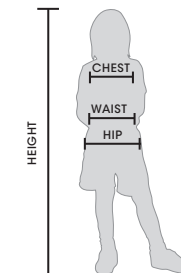

ADULT

	MAN/UNISEX			
	HEIGHT	CHEST	WAIST	HIP
	cm	cm	cm	cm
M	172-177	96-100	84-88	96-100
L	178-183	100-104	88-92	100-104
XL	184-189	104-108	92-96	104-108
XXL	190-195	108-112	96-100	108-112
3XL	196-201	112-118	100-106	112-118
4XL	202-207	118-124	106-112	118-124
5XL	208-212	124-130	112-118	124-130

ADULT

	WOMAN			
	HEIGHT	CHEST	WAIST	HIP
	cm	cm	cm	cm
M	166-171	88-92	71-75	95-99
L	172-177	92-96	75-79	99-103
XL	178-183	96-100	79-83	103-107
XXL	184-189	100-104	83-87	107-111
3XL	190-195	104-110	87-93	111-117
4XL	196-201	110-116	93-99	117-123