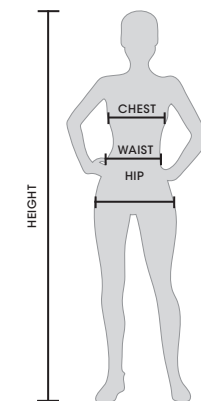

Queste misure si riferiscono alle dimensioni del corpo e non a quelle dei capi./These measurements are referred to the body dimensions and not to the garments.