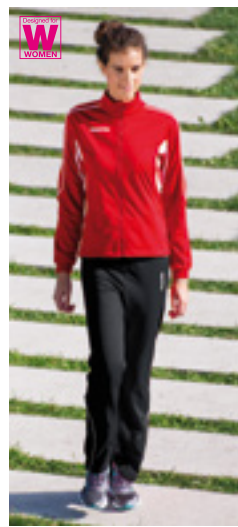

SATYR TRACKSUIT

URANIA TRACKSUIT

OSUNA MICROFIBER
TRACKSUIT

SIBILLA FULL ZIP TOP
SIBILLA PANT

ABILITY FULL ZIP TOP
TRIUMPH PANT

ANUKET FULL ZIP TOP
OSIRIS PANT

DISPONIBILE FINO
AVAILABLE UNTIL
2018

GHIBLI