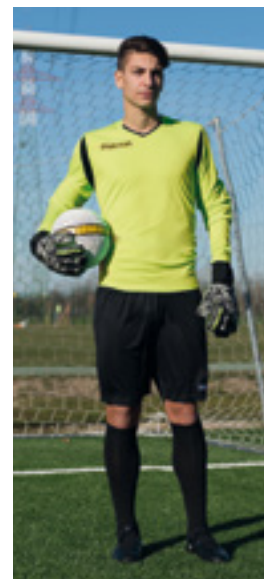

ANTILIA SHIRT