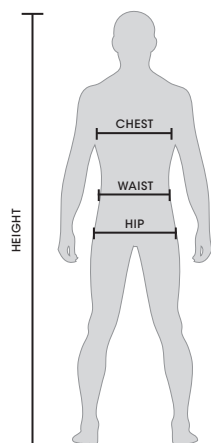

ADULT

	MAN/UNISEX			
	HEIGHT	CHEST	WAIST	HIP
	cm	cm	cm	cm
M	172-177	96-100	84-88	96-100
L	178-183	100-104	88-92	100-104
XL	184-189	104-108	92-96	104-108
XXL	190-195	108-112	96-100	108-112
3XL	196-201	112-118	100-106	112-118
4XL	202-207	118-124	106-112	118-124
5XL	208-212	124-130	112-118	124-130

ADULT

	WOMAN			
	HEIGHT	CHEST	WAIST	HIP
	cm	cm	cm	cm
M	166-171	88-92	71-75	95-99
L	172-177	92-96	75-79	99-103
XL	178-183	96-100	79-83	103-107
XXL	184-189	100-104	83-87	107-111
3XL	190-195	104-110	87-93	111-117
4XL	196-201	110-116	93-99	117-123